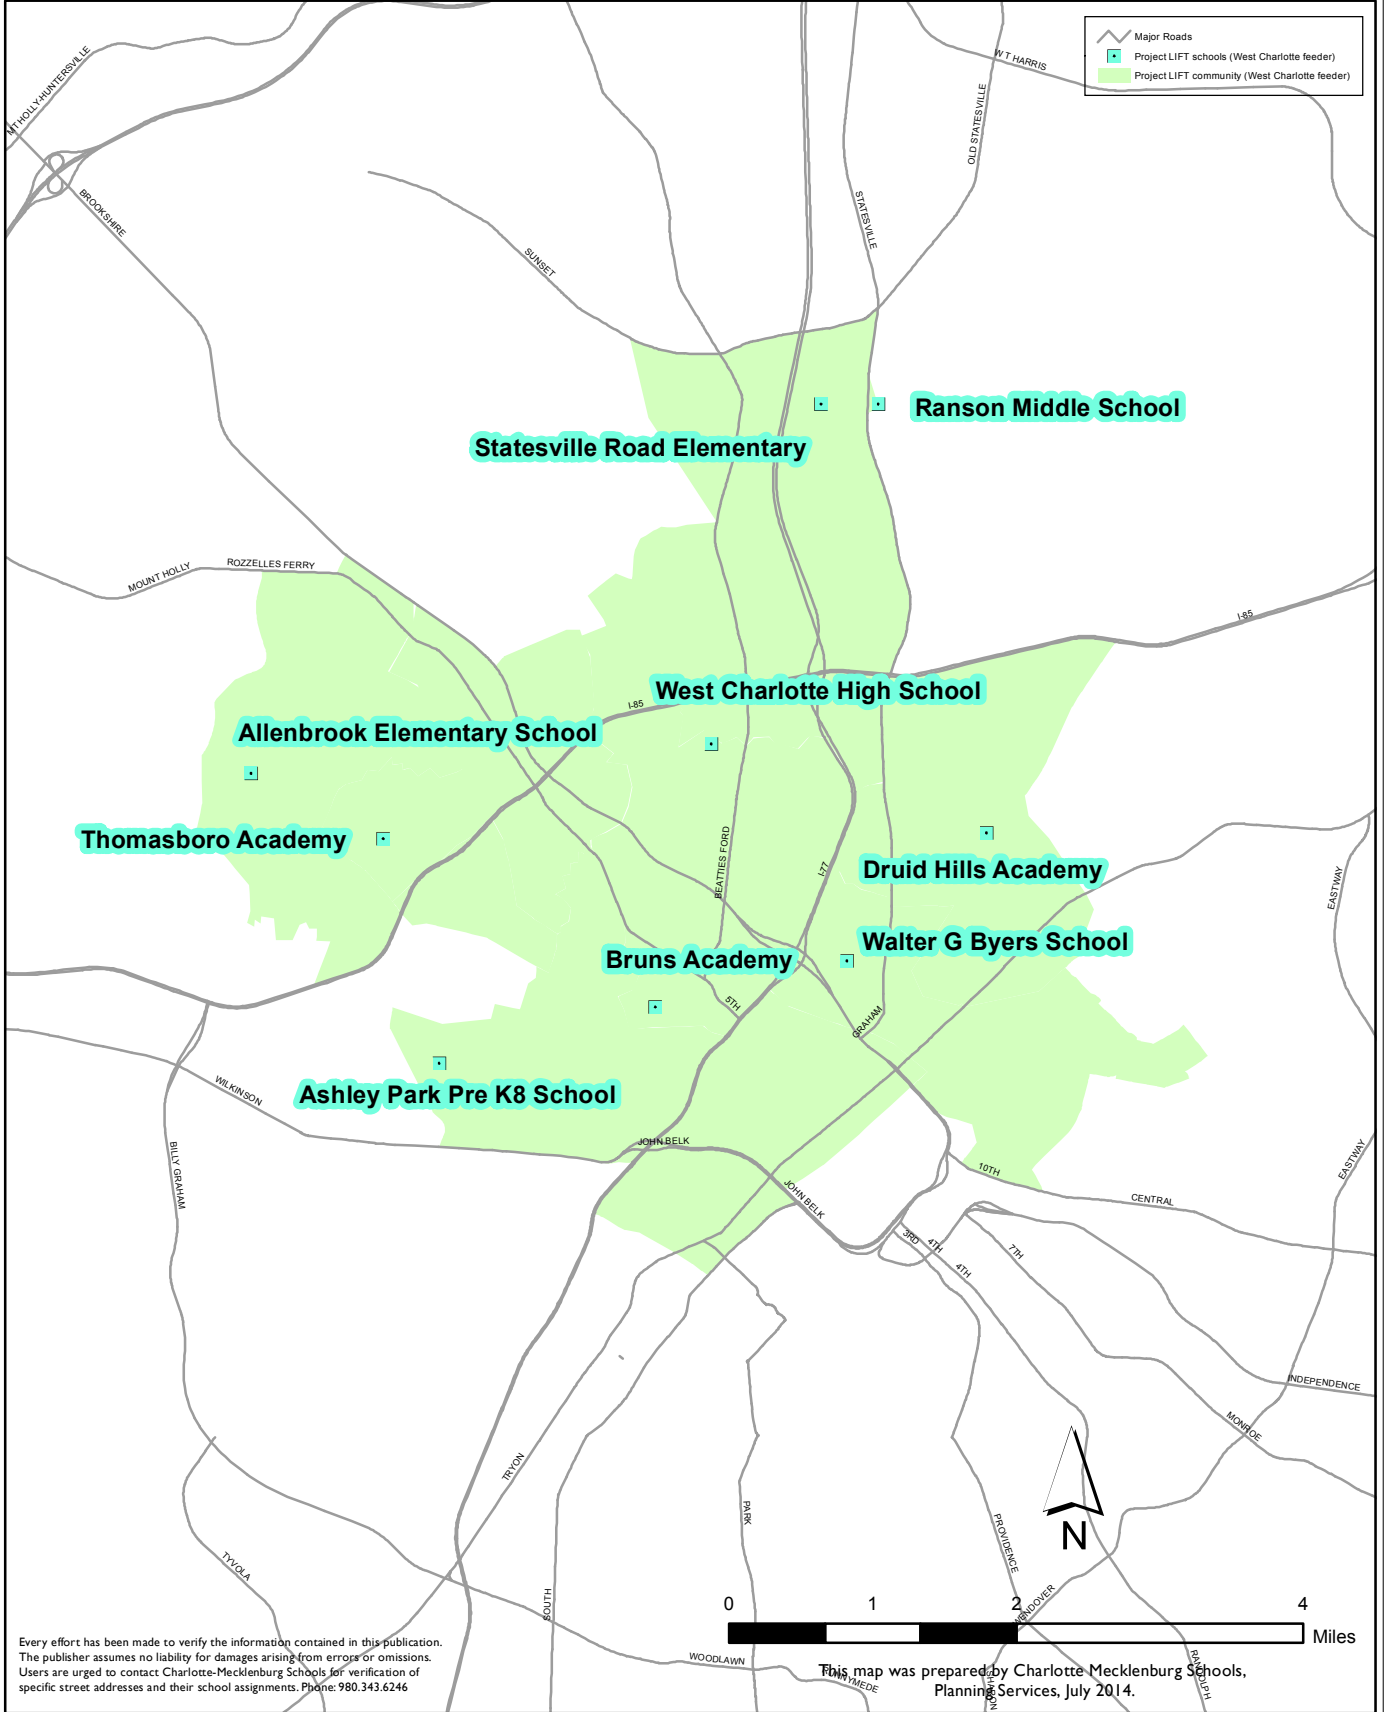

CHARLOTTE-MECKLENBURG SCHOOLS PROJECT LIFT LEARNING COMMUNITY 2014-2015 SCHOOL YEAR

- Major Roads
- Project LIFT schools (West Charlotte feeder)
- Project LIFT community (West Charlotte feeder)

This map was prepared by Charlotte Mecklenburg Schools, Planning Services, July 2014.